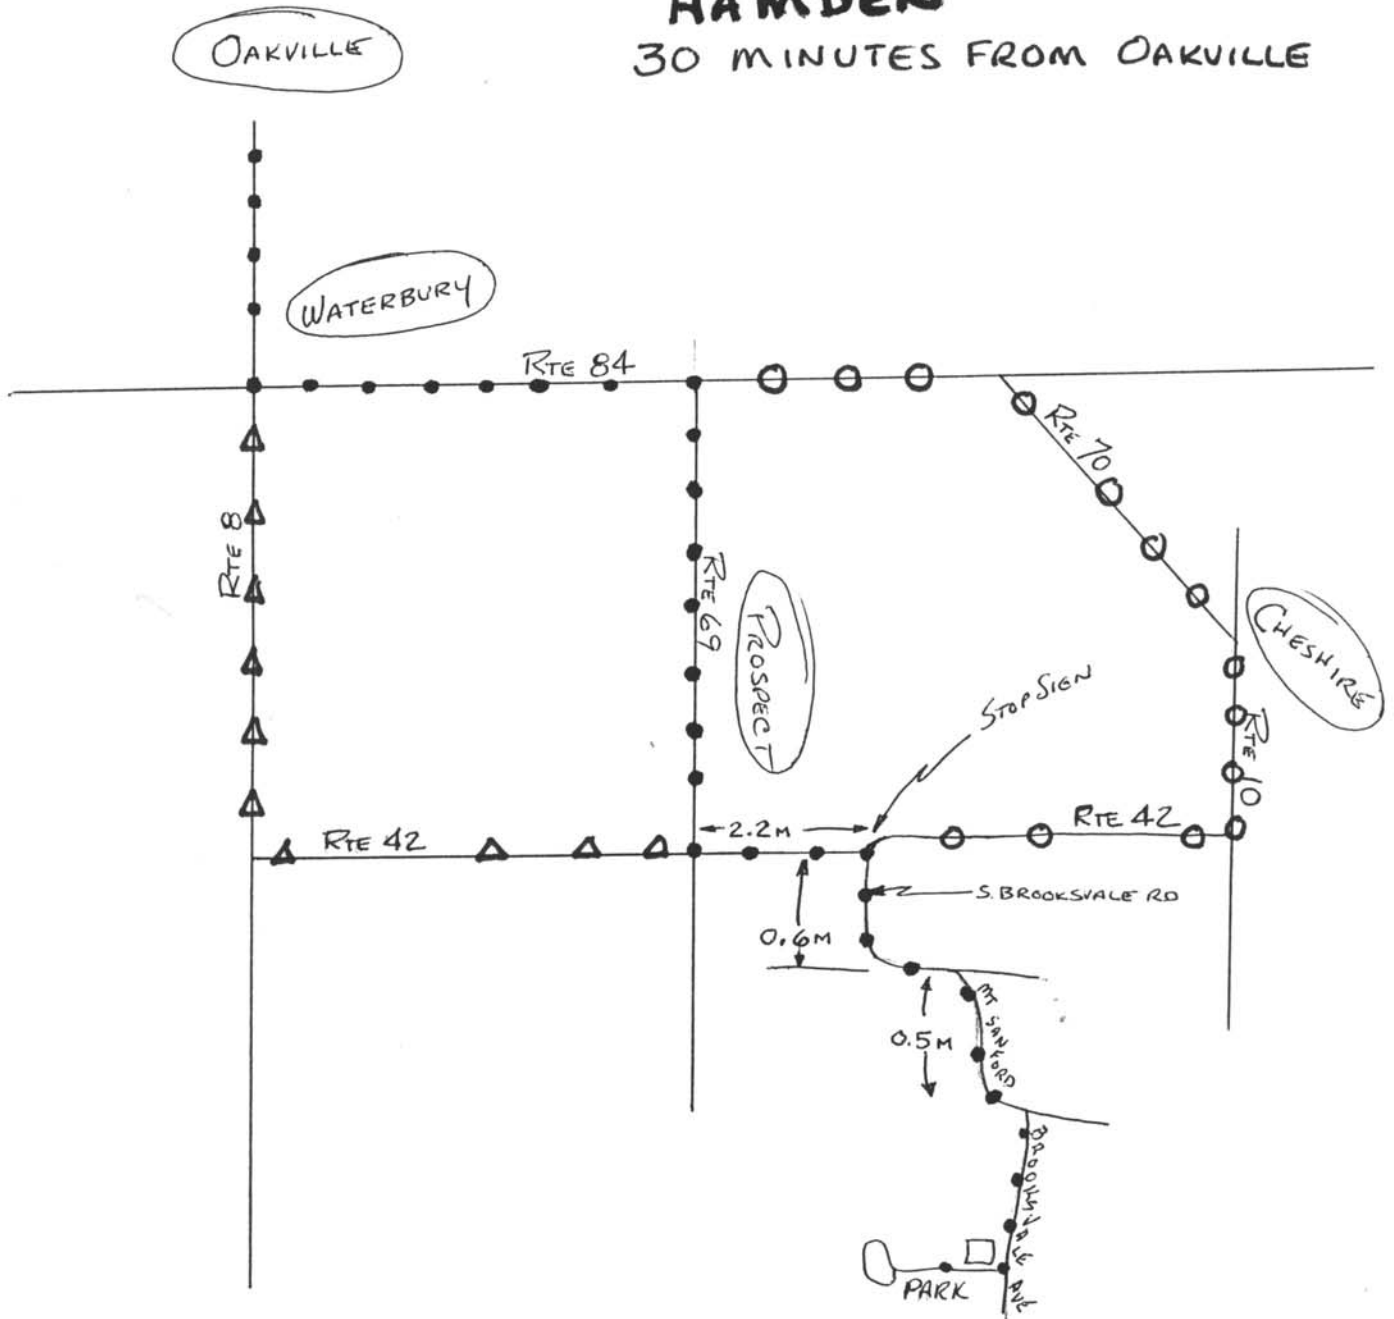

# BROOKSVALE PARK HAMDEN

30 MINUTES FROM OAKVILLE

●●● = GOOD WEATHER ROUTE

△△△ = ALTERNATE ROUTE IF I-84 HAS HEAVY TRAFFIC (IE FRIDAY NIGHTS)

○○○ = ALTERNATE ROUTE IF ROADS ARE SLIPPERY.

*Thank You*